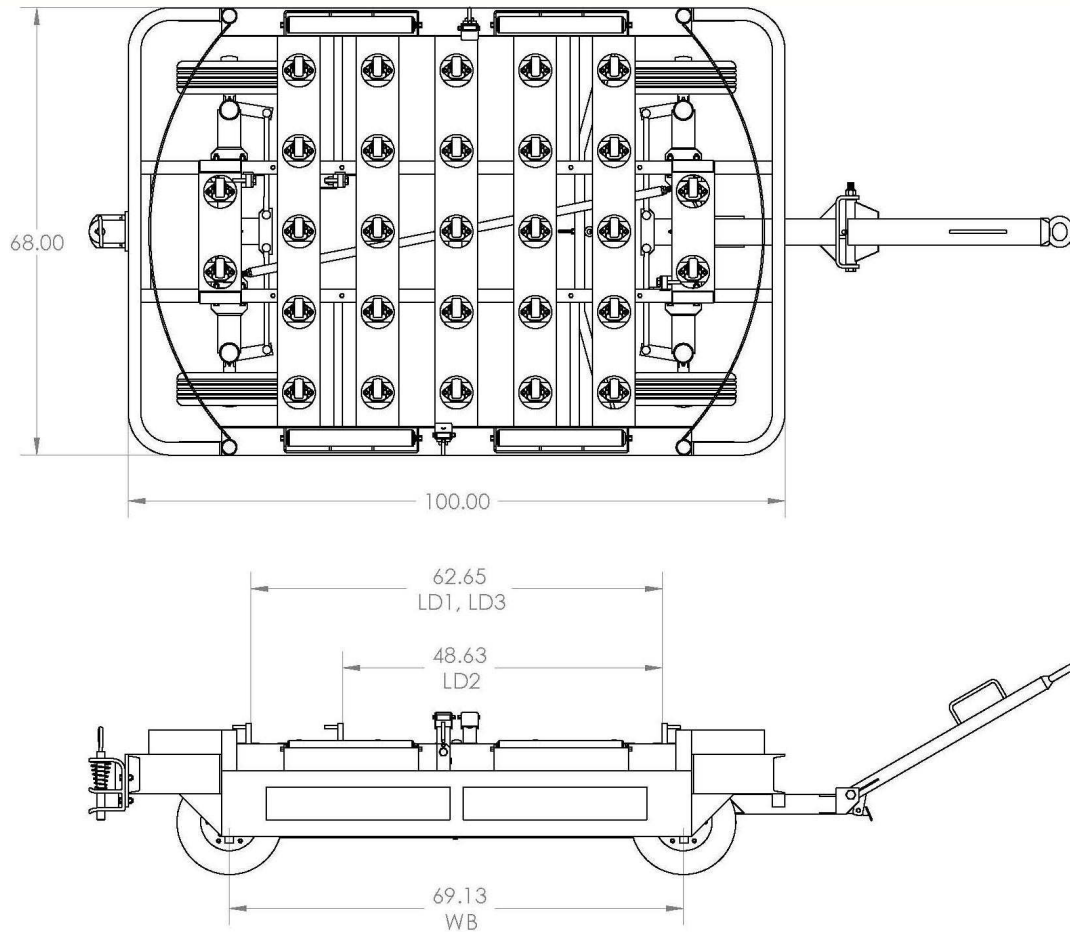

15F2805 & 15F2810

Container Trailer

Building Quality Ground Support Products Since 1961

- Capacity — LD1, LD2, and LD3
- Two wheel steering (15F2810)
- Four wheel steering (15F2805)
- Under carriage protection (optional)
- Long tie rod protected from impact
- Casters and rollers protected from impact
- Containers rotate without complicated mechanisms = less maintenance
- Max tow speed of 15 mph (24 kph)

MERCURY
GROUND SUPPORT EQUIPMENT

RENTALS / LEASING / SALES / SERVICE
866-MY-GSE-CO
WWW.MERCURYGSE.COM

15F2805 & 15F2810

Container Trailer

Shipping Information

- Empty weight:
 - 1200 lbs.
- O.A.L. (Hitch pin to lunette center) - 152"
- O.A.L. (Towbar up, brakes on) - 134"
- O.A.H. (Stops up) - 24"
- O.A.W.- 68"